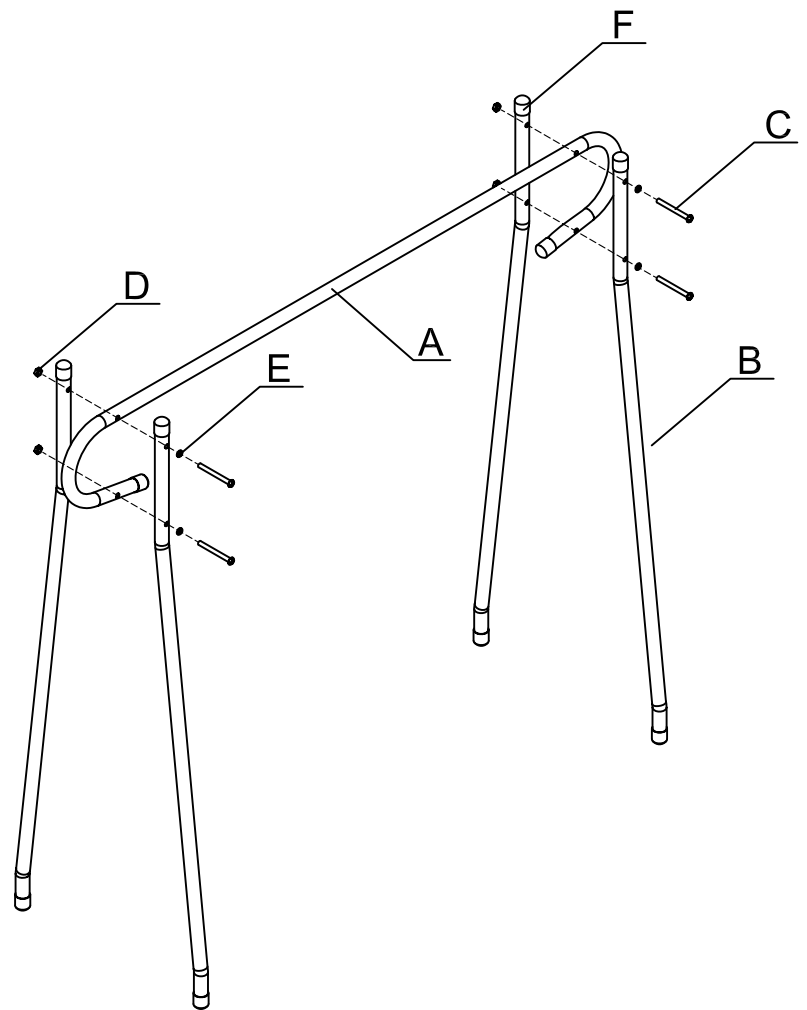

# RSB54-CH ASSEMBLY INSTRUCTIONS

## PARTS LIST

PART	DESCRIPTION	QTY
A	TUBE	1
B	TUBE	4
C	BOLT	4
D	NUT	4
E	WASHER	4
F	Plastic sleeve	10